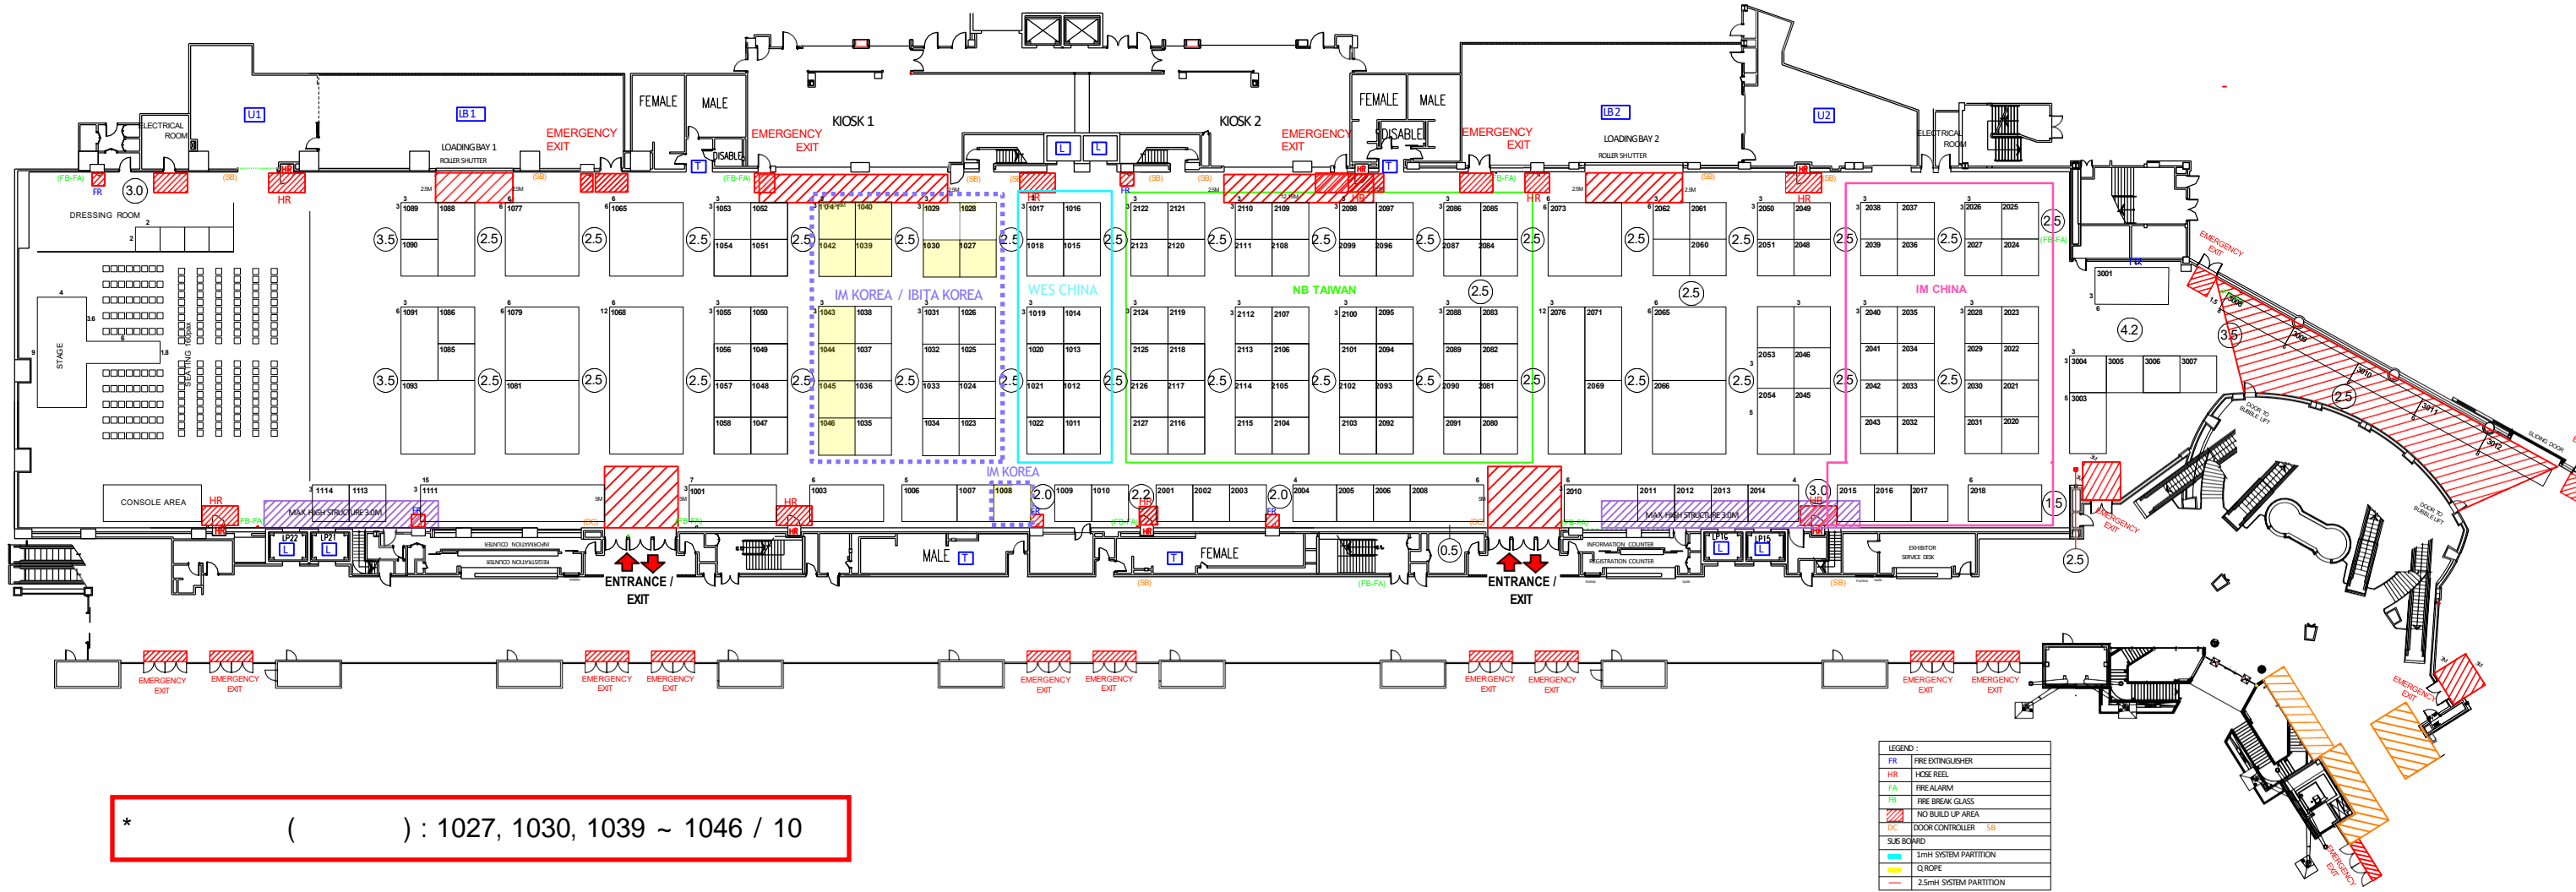

BEAUTYEXPO & COSMOBEAUTE MALAYSIA 2024

KLCC, EXHIBITION HALL 1 - 3
30 Sep - 03 Oct 2025

* () : 1027, 1030, 1039 ~ 1046 / 10

LEGEND:	
FR	FIRE EXTINGUISHER
HR	FIRE HOSE REEL
FA	FIRE ALARM
FB	FIRE BREAK GLASS
NO BUILD UP AREA	
DC	DOOR CONTROLLER
SB	SLAB BOARD
1mH SYSTEM PARTITION	
0.ROPE	
2.5mH SYSTEM PARTITION	